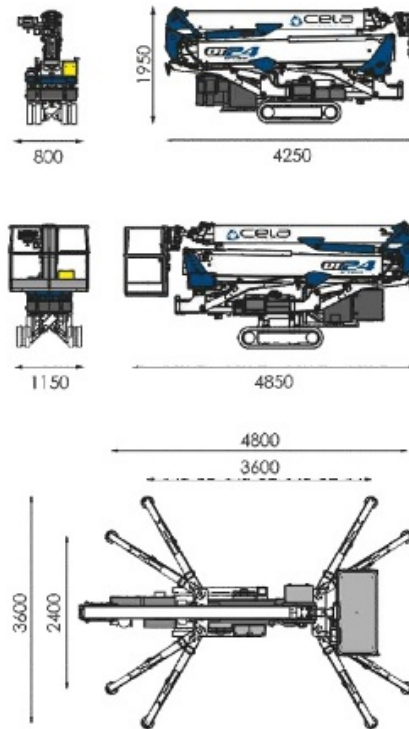

**DT24**  
SPYDER

**Passiamo sopra ogni cosa**  
We fly all over

**14 mts up and 12 mts over: never so high**

**Saltosopra**  
Downunder

**-5,0 m**

**Tutto in uno**  
All in one

**30°**

**Atterriamo ovunque**  
We land everywhere

**Siamo i più forti**  
We are the strongest

**200 kg**

**230 kg**

**Portata Utile - Capacity**

**Non ti facciamo girare la testa**  
We don't drive (your head) crazy

**90° + 90°**

**Sempre al tuo fianco**  
Always with you