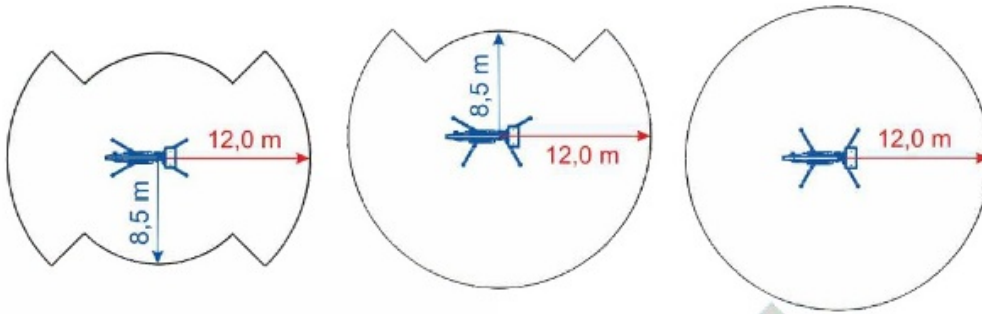

**DT24**  
SPYDER

**Passiamo sopra ogni cosa**  
We fly all over

**14 mts up and 12 mts over: never so high**

**Saltosopra**  
Downunder

**-5,0 m**

**Tutto in uno**  
All in one

**30°**

**Atterriamo ovunque**  
We land everywhere

**Siamo i più forti**  
We are the strongest

**200 kg**

**230 kg**

**Portata Utile - Capacity**

**Non ti facciamo girare la testa**  
We don't drive (your head) crazy

**90° + 90°**

**Sempre al tuo fianco**  
Always with you